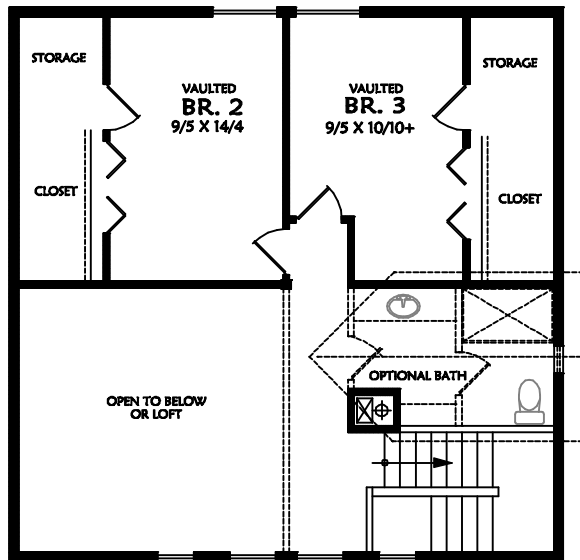

DETACHED

UPPER FLOOR

MAIN FLOOR

30'-0"
+PORCHES

30'-0"

THE GOOSEPOINTE - I

MAIN FLOOR	900 GROSS SQ. FT.
UPPER FLOOR	900 GROSS SQ. FT.
TOTAL	1800 GROSS SQ. FT.
(TOTAL W/OUT LOFT)	1513 SQ. FT.)
OPTIONS SHOWN:	D, I, J