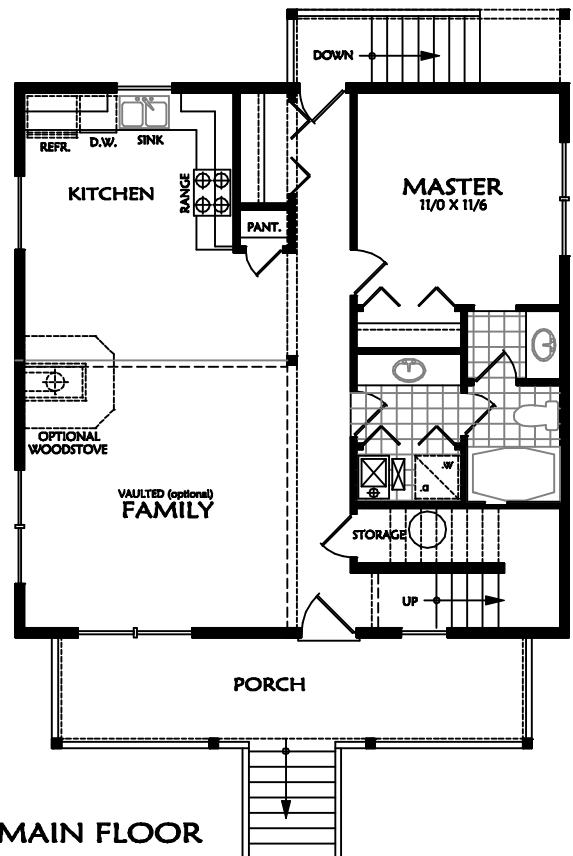

DETACHED

UPPER FLOOR

MAIN FLOOR

30'-0"
+PORCHES

30'-0"

THE GOOSEPOINTE - I

MAIN FLOOR	900 GROSS SQ. FT.
UPPER FLOOR	900 GROSS SQ. FT.
TOTAL	1800 GROSS SQ. FT.
(TOTAL W/OUT LOFT)	1513 SQ. FT.)
OPTIONS SHOWN:	D, I, J