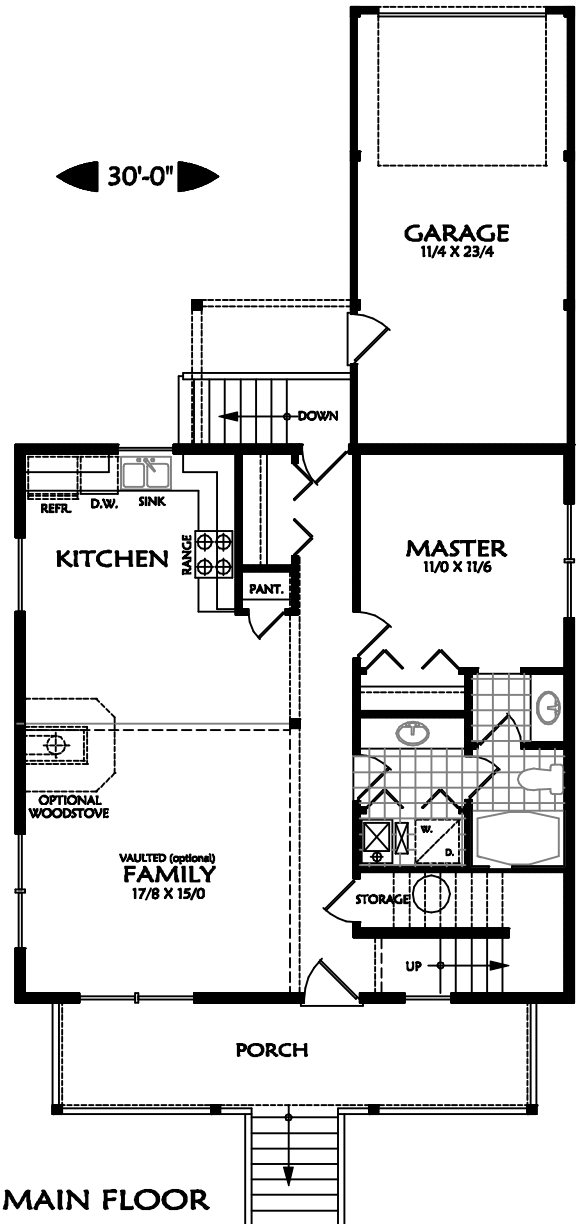

UPPER FLOOR

MAIN FLOOR

## THE GOOSEPOINTE - II

MAIN FLOOR	900 GROSS SQ. FT.
UPPER FLOOR	900 GROSS SQ. FT.
TOTAL	1800 GROSS SQ. FT.
(TOTAL W/OUT LOFT)	1513 SQ. FT.)
GARAGE	288 SQ. FT.
OPTIONS SHOWN:	B, D, I, J